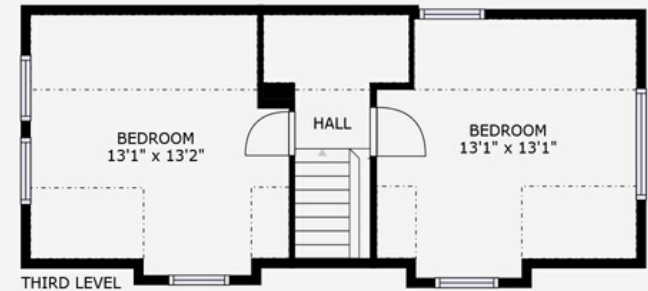

448 Leet Lane

Private wooded retreat! This gorgeous riverfront home sits on a spacious 1.5 acres. Offering 4 bedrooms and 2 baths, the interior is beautifully rustic and elegant. Enjoy scenic wooded and river views from nearly every room, plus stunning interior details including exposed wood beam ceilings. Open concept kitchen complete with generous cabinet storage and inviting living room with cozy wood burning stove which warms the whole home. Gather in the delightful dining room which opens out to the back patio. Spacious bedrooms upstairs and a separate masterful, hand-crafted yoga studio/office with elevated river views. This home was completely renovated including a new roof and septic. Live, relax, and spend quality time with nature as your backdrop.

448 Leet Lane

Property Matrix

2182 Sq Ft

Total Finished

908 Sq Ft

Main Level

838 Sq Ft

Second Level

436 Sq Ft

Third Level

502 Sq Ft

Studio

All measurements are approximate and should be verified by the Buyer if important.

Melissa Tracey
TheOceansideLife.com
250-951-6654