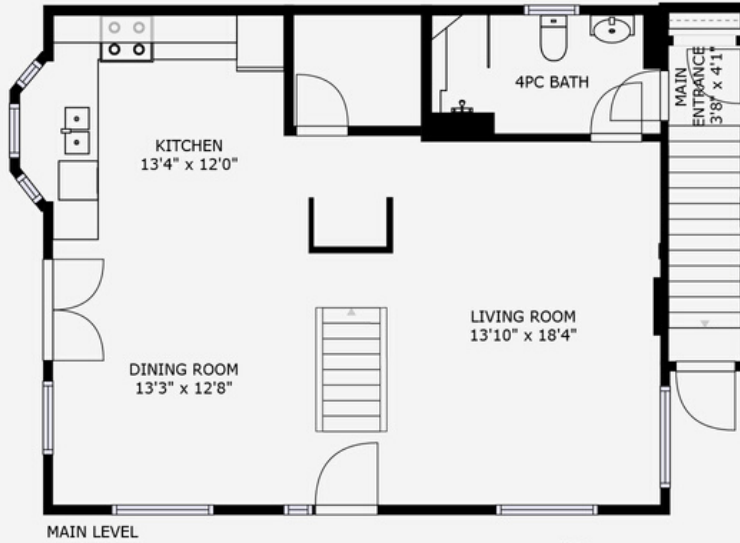

448 Leet Lane

Private wooded retreat! This gorgeous riverfront home sits on a spacious 1.5 acres. Offering 4 bedrooms and 2 baths, the interior is beautifully rustic and elegant. Enjoy scenic wooded and river views from nearly every room, plus stunning interior details including exposed wood beam ceilings. Open concept kitchen complete with generous cabinet storage and inviting living room with cozy wood burning stove which warms the whole home. Gather in the delightful dining room which opens out to the back patio. Spacious bedrooms upstairs and a separate masterful, hand-crafted yoga studio/office with elevated river views. This home was completely renovated including a new roof and septic. Live, relax, and spend quality time with nature as your backdrop.

448 Leet Lane

Property Matrix

2182 Sq Ft

Total Finished

908 Sq Ft

Main Level

838 Sq Ft

Second Level

436 Sq Ft

Third Level

502 Sq Ft

Studio

All measurements are approximate and should be verified by the Buyer if important.

Melissa Tracey
TheOceansideLife.com
250-951-6654